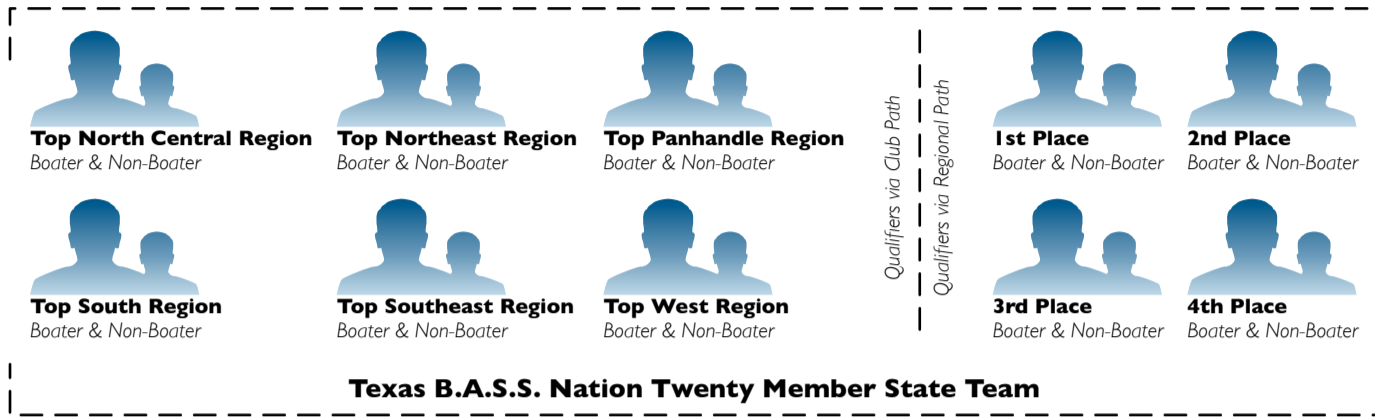

# Texas B.A.S.S. Nation Path to the State Team

Proposal #2

**Note:** Club teams compete in the state championship for state team spots based on the region that represents their club.

**Note:** Boater and non-boater champions qualifying through the regional championships only compete against the five other boaters and non-boaters, respectively. These region competitors do not compete against the club teams for these eight spots.

**Note:** Club team/s consist of three boaters and three non-boaters. Clubs can send one or more teams based on the number of members in the club.

**To qualify for an invitation to the State Championship a club must.**

1. Be an affiliated club with B.A.S.S.
2. Have a minimum of six members
3. Pay all applicable dues (B.A.S.S., B.A.S.S. Nation, and Texas B.A.S.S. Nation) for each member.
4. Meet the minimum points requirement through participation in events which support Texas B.A.S.S. Nation.