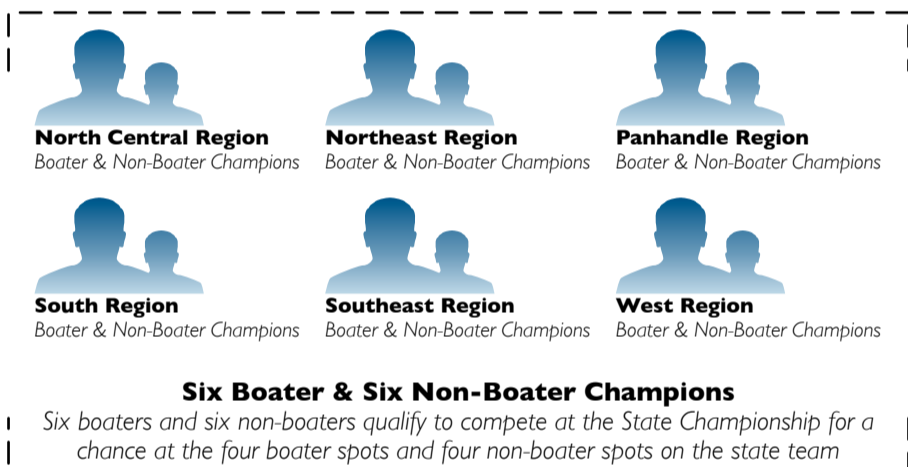

# Texas B.A.S.S. Nation Path to the State Team

Proposal #2

**Note:** Club teams compete in the state championship for state team spots based on the region that represents their club.

**Note:** Boater and non-boater champions qualifying through the regional championships only compete against the five other boaters and non-boaters, respectively. These region competitors do not compete against the club teams for these eight spots.

**Note:** Club team/s consist of three boaters and three non-boaters. Clubs can send one or more teams based on the number of members in the club.

**To qualify for an invitation to the State Championship a club must.**

1. Be an affiliated club with B.A.S.S.
2. Have a minimum of six members
3. Pay all applicable dues (B.A.S.S., B.A.S.S. Nation, and Texas B.A.S.S. Nation) for each member.
4. Meet the minimum points requirement through participation in events which support Texas B.A.S.S. Nation.